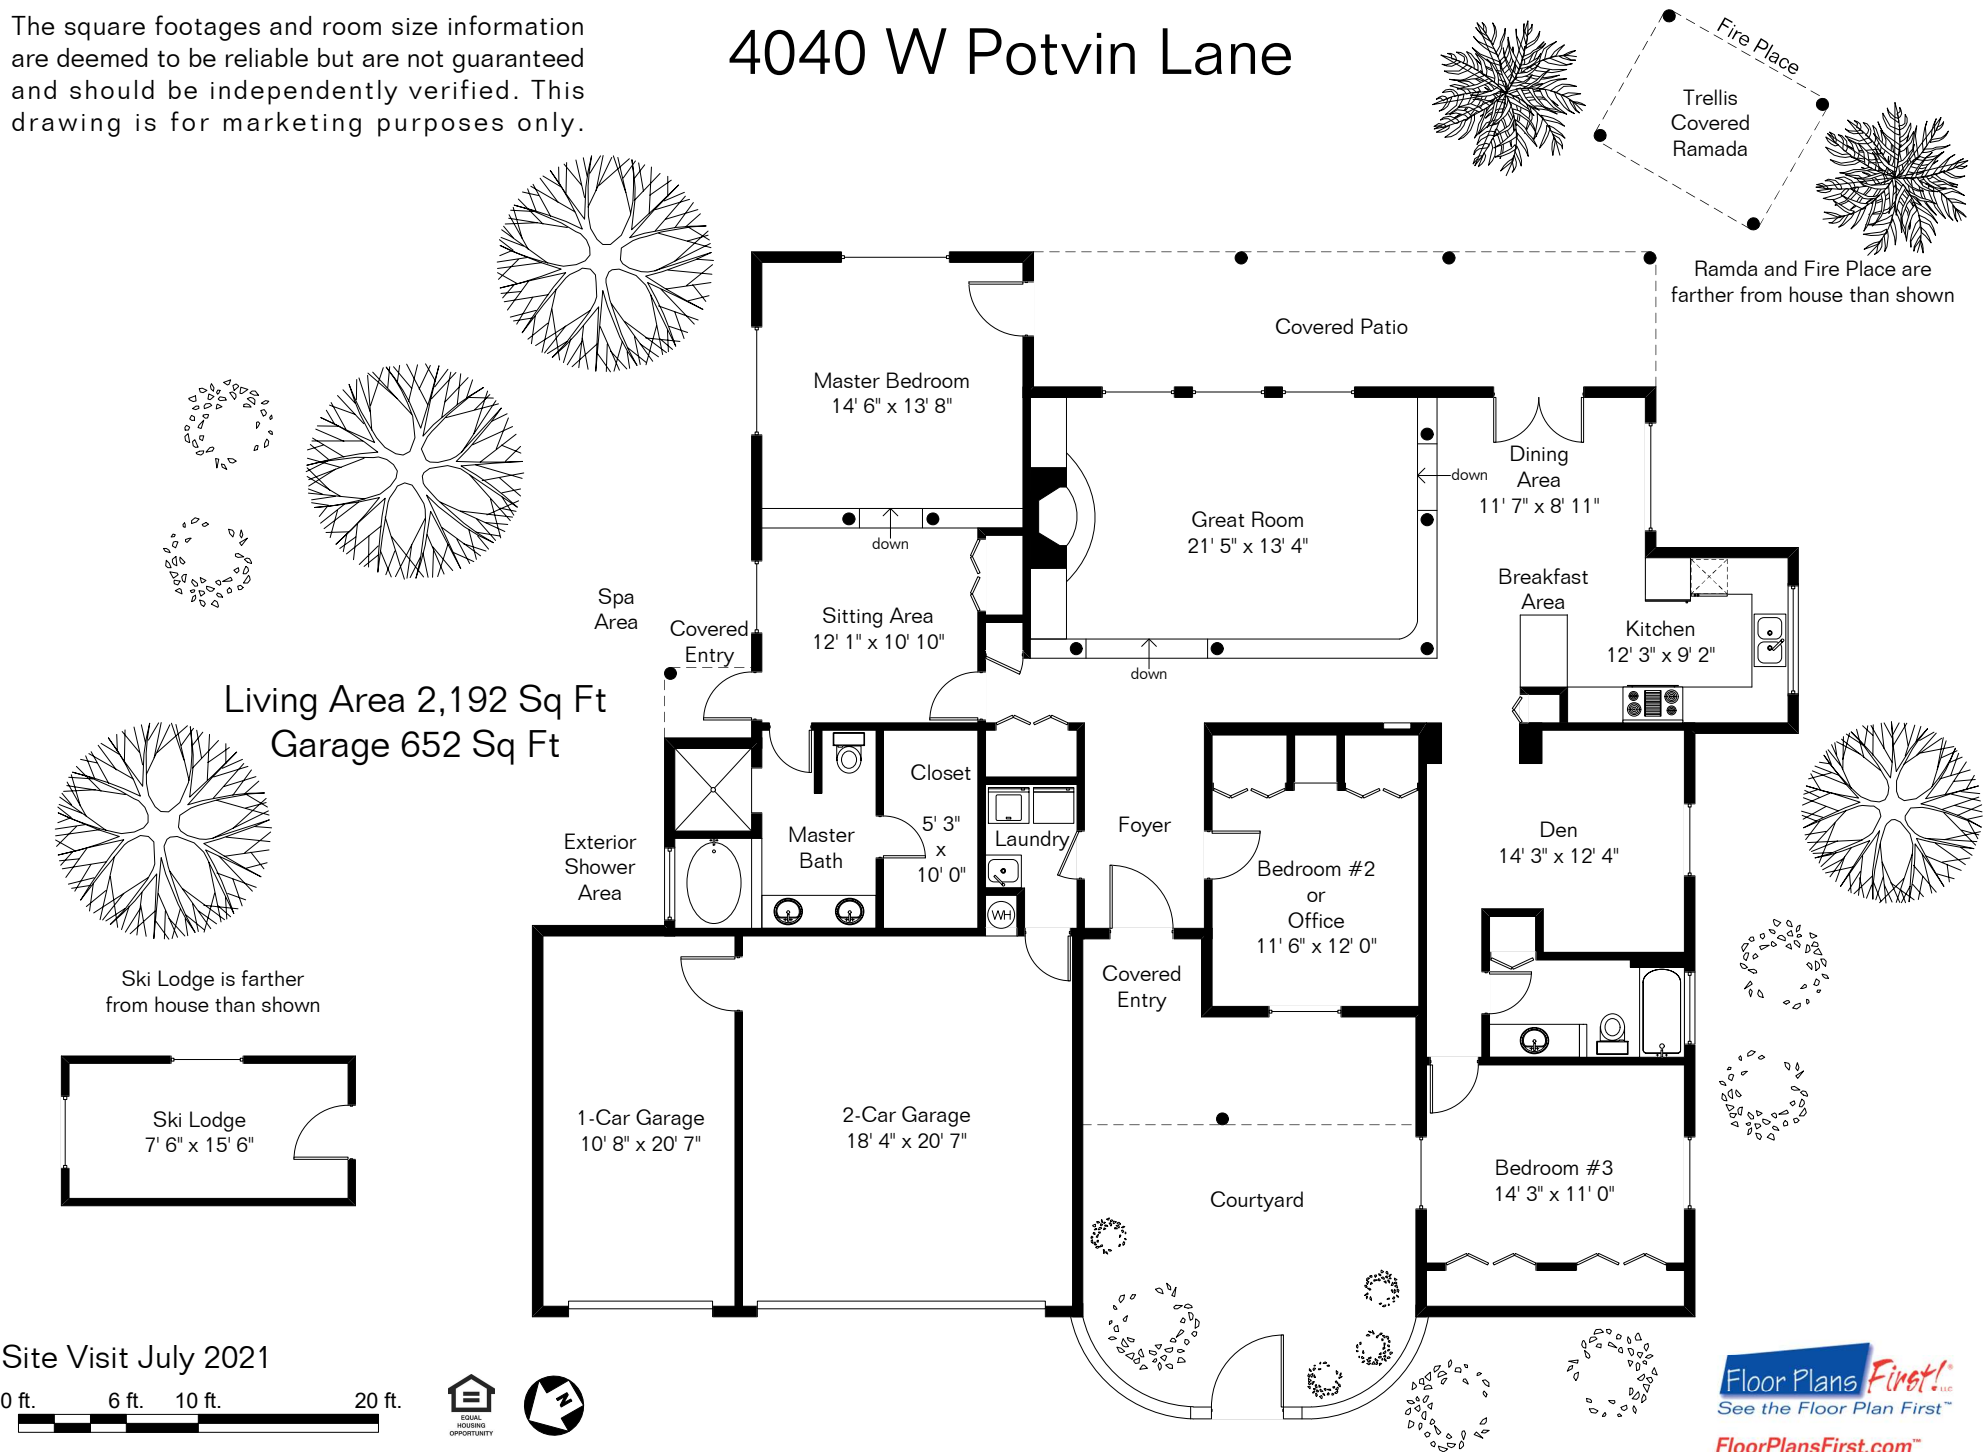

The square footages and room size information are deemed to be reliable but are not guaranteed and should be independently verified. This drawing is for marketing purposes only.

4040 W Potvin Lane

Site Visit July 2021